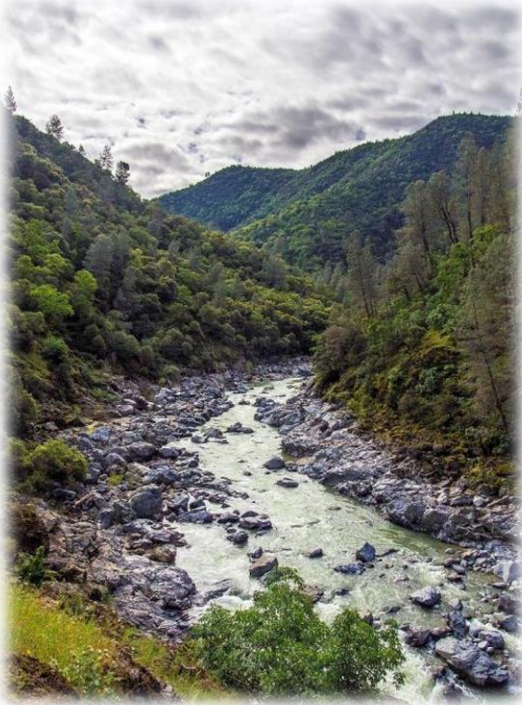

Facing Reality in the Headwaters

Statewide Implications

Forest Resilience Project

The Yuba Project

Overgrown

Restored

Camptonville Biomass

A biomass facility similar to our Camptonville project

The background of the slide is a scenic landscape photograph. It shows a wide river flowing through a valley. The riverbanks are covered with green vegetation and some rocky areas. In the background, there are rolling hills covered in dense green trees. The sky is a clear, light blue. A thick blue wavy line runs horizontally across the middle of the image, separating the landscape from the text below.