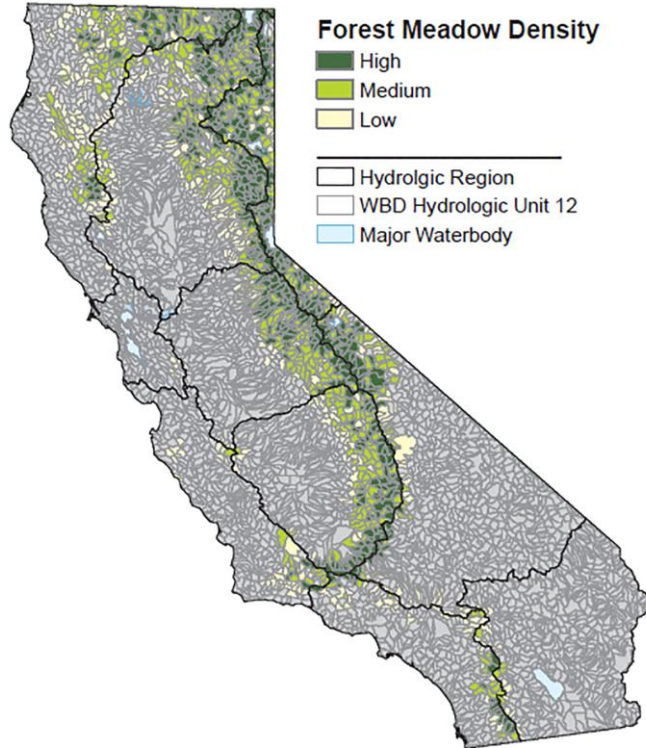

Facing Reality in the Headwaters

Statewide Implications

Forest Resilience Project

The Yuba Project

Overgrown

Restored

Camptonville Biomass

A biomass facility similar to our Camptonville project

The background of the slide is a scenic landscape photograph. It shows a wide river flowing through a valley. The riverbanks are covered with green vegetation and some rocky areas. In the background, there are rolling hills covered in dense green trees. The sky is a clear, light blue. A thick blue wavy line runs horizontally across the middle of the image, separating the landscape from the text below.