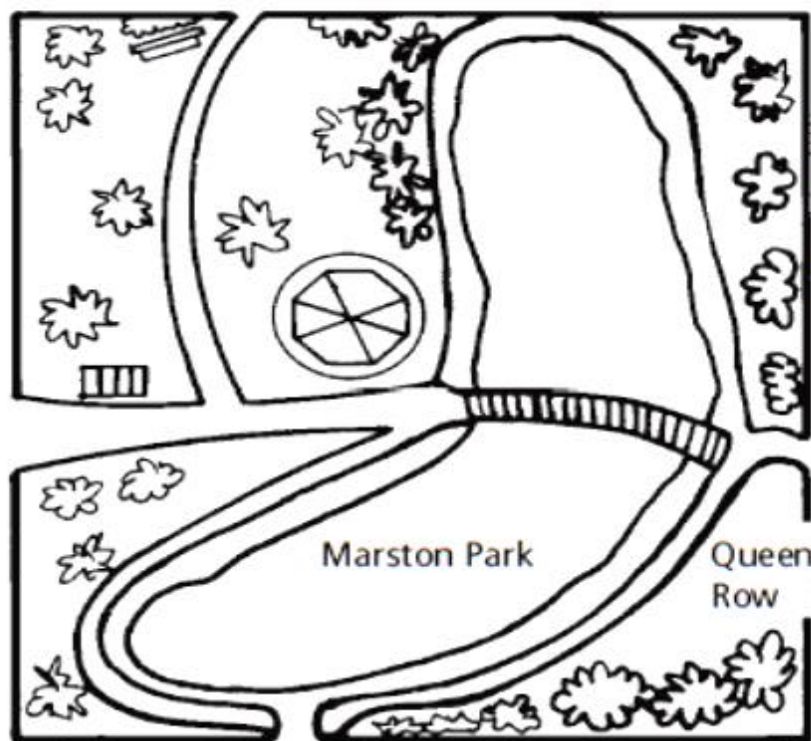

Marston Court Road

Hyde Park  
(2 miles)

King's Cross

**KEY**

-  = Water Pump
-  = Outdoor Toilets
-  = Public Building (Shops, Warehouses)

Marston Park

Wilshire Street

Queens Row

Langston Street

Soho

Broad

Street

Sq.

Street

Convent

St. Anne's

Charing Street

St. Bartholomew

Paddy Lane

Butcher Lane

By

Coventry Market

Friars Bridge Road

Thames River